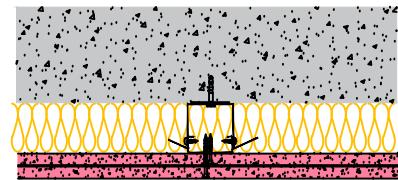

Fixing Brackets at 800mm centres
 AH185 = 75mm Leg
 AH186 = 125mm Leg
 AH175 = 175mm Leg

SPEEDLINE Drywall Screws

2x15mm British Gypsum Gyproc FireLine

50mm APR

SPEEDLINE SWL507 Wall Liner at 600mm centres

SPEEDLINE SWL60 Perimeter Track Fixed to Floor at 600mm centres with suitable fixing

SPEEDLINE Intumescent Sealant

CDR No: DATE: 22/10/19 Details to be read in conjunction with project specification guidelines

WALL LINING SYSTEM - WL507-B-62(50)

All performance data and system specifications are for systems constructed with materials & components as shown. The inclusion or substitution of any other manufacturers materials or components could invalidate test data and system performance and permission must be given in writing by SIG PLC.