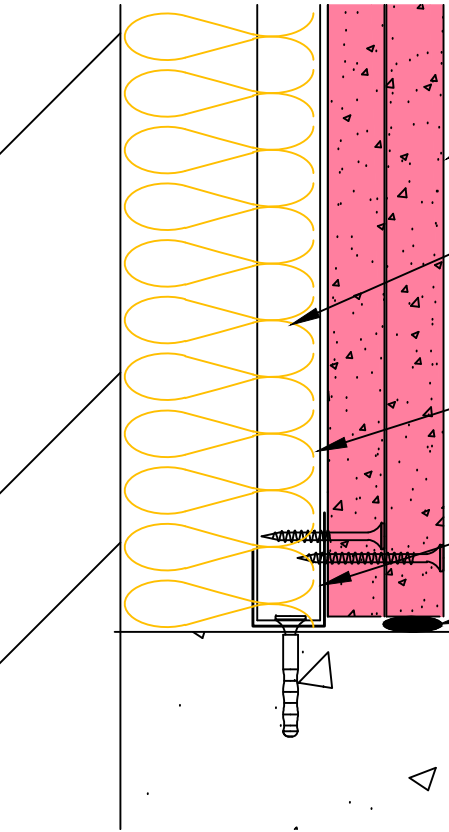

Fixing Brackets at 800mm centres
 AH185 = 75mm Leg
 AH186 = 125mm Leg
 AH175 = 175mm Leg

SPEEDLINE Drywall Screws

2x15mm British Gypsum Gyproc FireLine

50mm APR

SPEEDLINE SWL507 Wall Liner at 600mm centres

SPEEDLINE SWL60 Perimeter Track Fixed to Floor at 600mm centres with suitable fixing

SPEEDLINE Intumescent Sealant

CDR No: DATE: 22/10/19 Details to be read in conjunction with project specification guidelines

WALL LINING SYSTEM - WL507-B-62(50)

All performance data and system specifications are for systems constructed with materials & components as shown. The inclusion or substitution of any other manufacturers materials or components could invalidate test data and system performance and permission must be given in writing by SIG PLC.